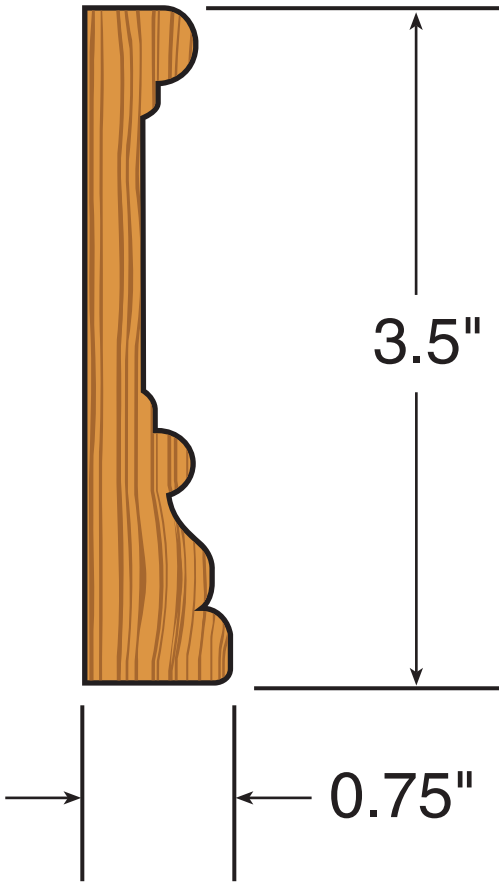

COLONIAL BASEBOARD

NOT SYMMETRICAL

Custom sizes available upon request

PART #
CB3507503

AVAILABLE WIDTHS: **3-1/2"**

AVAILABLE LENGTHS: **2' to 8'**

**SICKLER
INDUSTRIES**

46 Mohawk Street • Mohawk, Michigan 49950