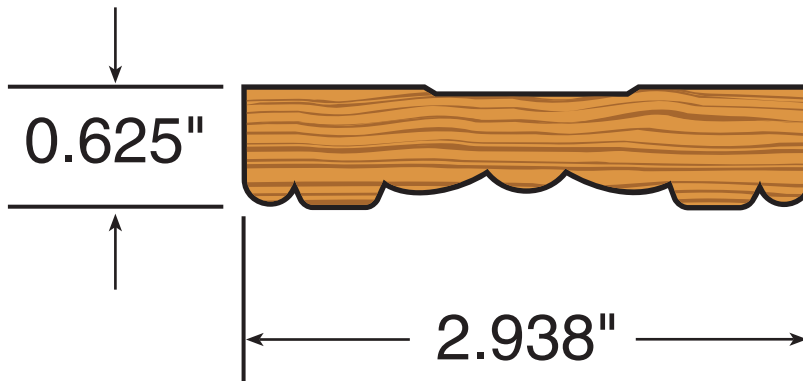

CHAIR RAIL

SYMMETRICAL

Custom sizes available upon request

PART #

39103

AVAILABLE WIDTHS: 2-15/16"

AVAILABLE LENGTHS: 2' to 8'

SICKLER
INDUSTRIES