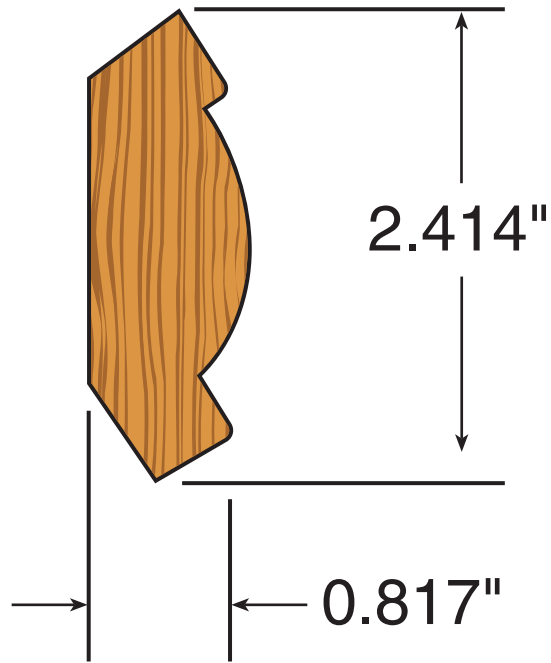

CROWN

NOT SYMMETRICAL

Custom sizes available upon request

PART #

SIK10830

AVAILABLE WIDTHS: 2-13/32"

AVAILABLE LENGTHS: 2' to 8'

**SICKLER
INDUSTRIES**