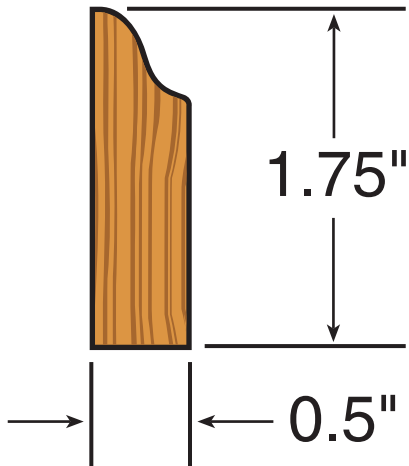

COLONIAL STOP

NOT SYMMETRICAL

Custom sizes available upon request

PART #

4103

AVAILABLE WIDTHS: 1-3/4"

AVAILABLE LENGTHS: 2' to 8'

SICKLER
INDUSTRIES