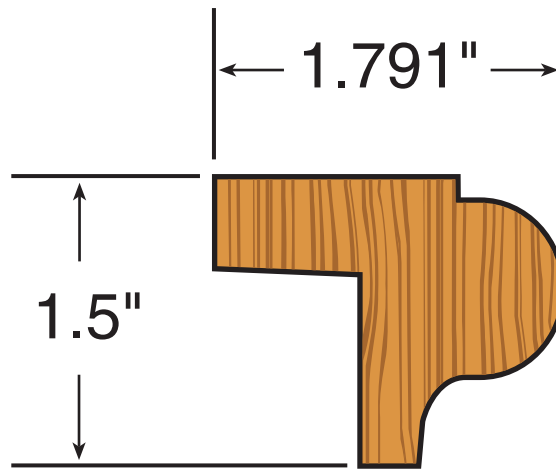

PANEL CAP

NOT SYMMETRICAL

Custom sizes available upon request

PART #

61542

AVAILABLE WIDTHS: 1-13/16"

AVAILABLE LENGTHS: 2' to 8'

SICKLER
INDUSTRIES