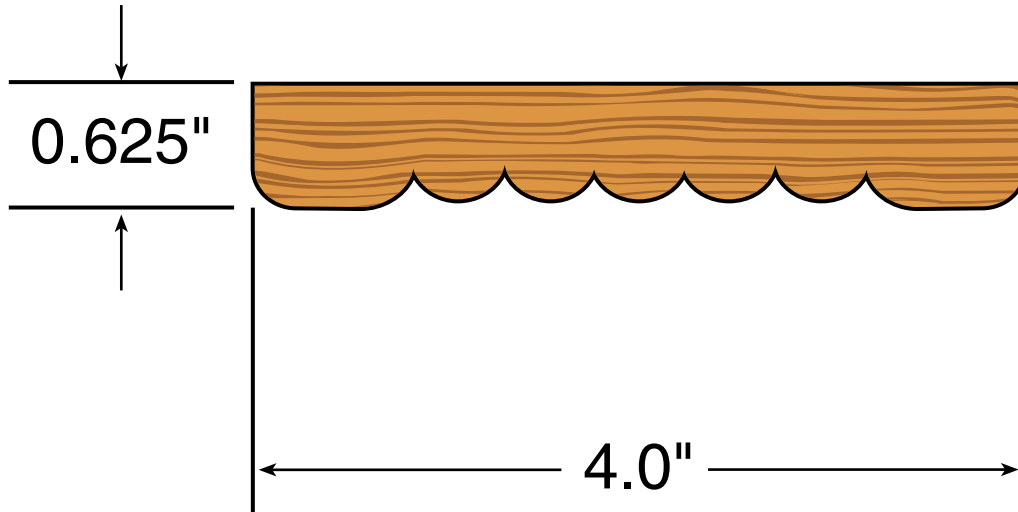

FLUTED CASING

SYMMETRICAL

Custom sizes available upon request

PART #

SIK12191

AVAILABLE WIDTHS: 4"

AVAILABLE LENGTHS: 2' to 8'

SICKLER
INDUSTRIES