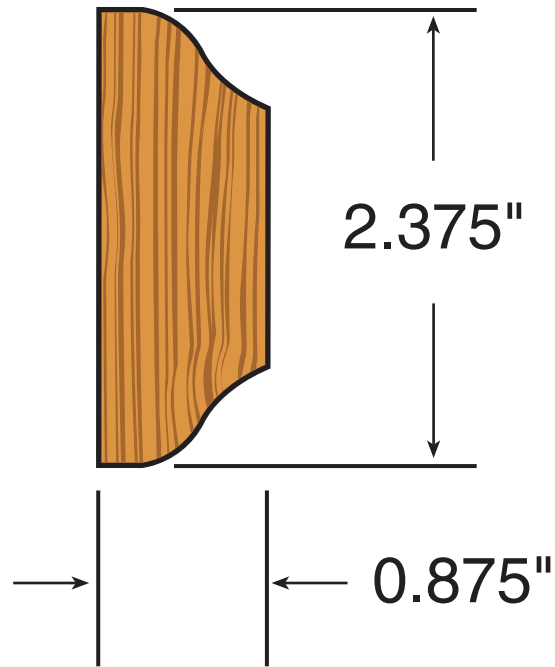

CHAIR RAIL

SYMMETRICAL

Custom sizes available upon request

PART #

1113095

AVAILABLE WIDTHS: 2-3/8"

AVAILABLE LENGTHS: 2' to 8'

SICKLER
INDUSTRIES