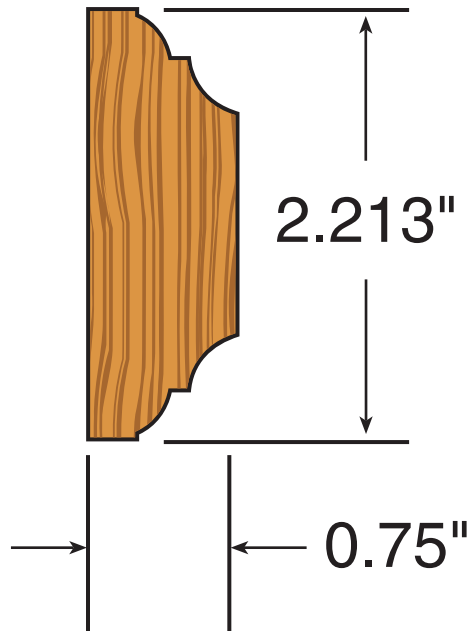

CHAIR RAIL

SYMMETRICAL

Custom sizes available upon request

PART #

12202

AVAILABLE WIDTHS: 2-1/4"

AVAILABLE LENGTHS: 2' to 8'

SICKLER
INDUSTRIES