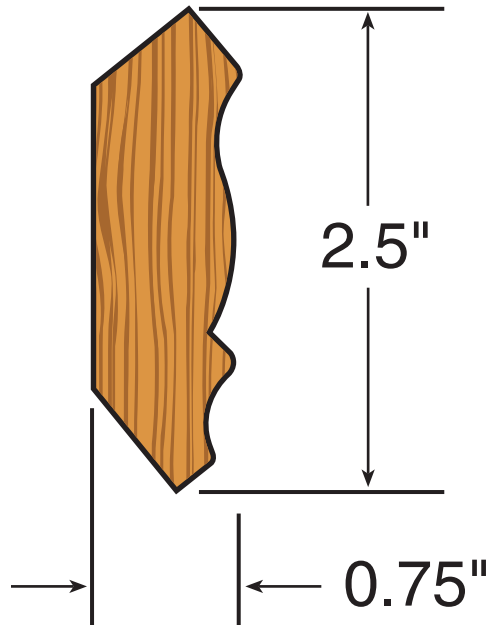

# CROWN

NOT SYMMETRICAL

Custom sizes available upon request

PART #

2501

AVAILABLE WIDTHS: 2-1/2"

AVAILABLE LENGTHS: 2' to 8'

**SICKLER**  
**INDUSTRIES**