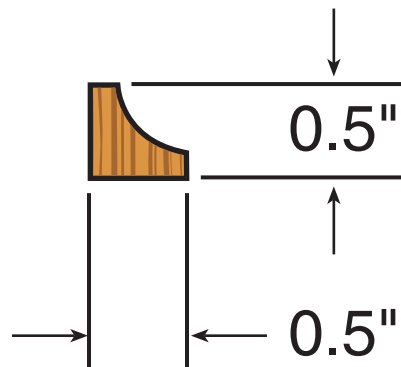

# COVE/INSIDE CORNER

SYMMETRICAL

Custom sizes available upon request

PART #

1/2" COVE

AVAILABLE WIDTHS: 1/2"

AVAILABLE LENGTHS: 2' to 8'

**SICKLER**  
**INDUSTRIES**