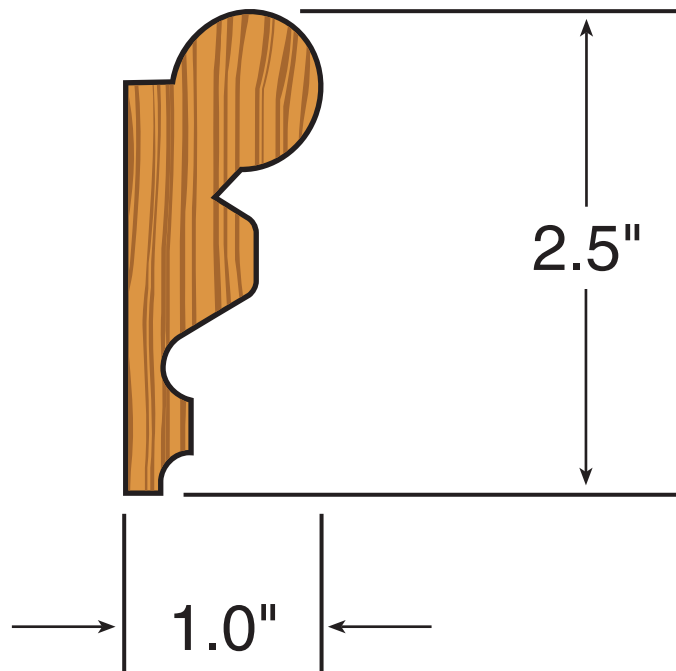

PICTURE MOULDING

NOT SYMMETRICAL

Custom sizes available upon request

PART #

PACM25100

AVAILABLE WIDTHS: 2-1/2"

AVAILABLE LENGTHS: 2' to 8'

SICKLER
INDUSTRIES