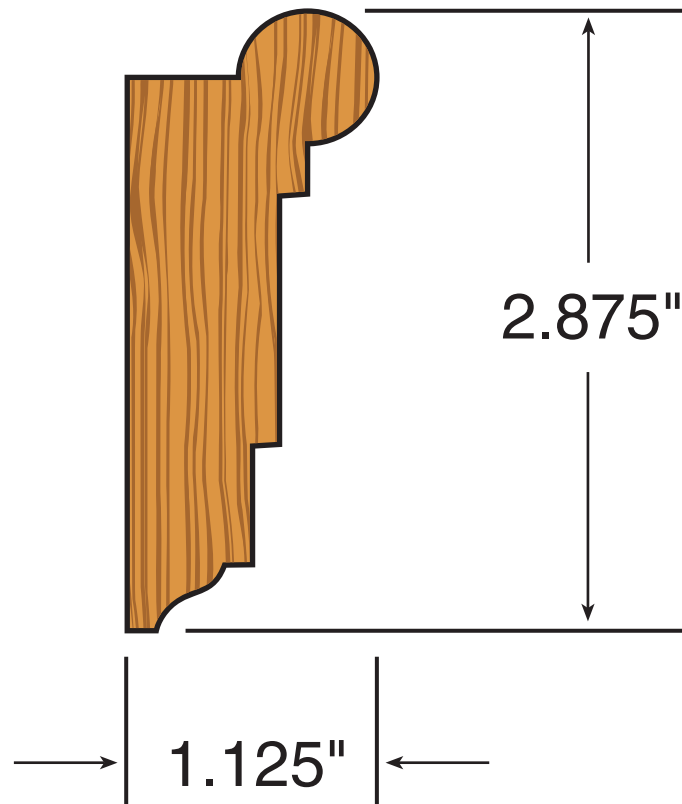

# PICTURE MOULDING

NOT SYMMETRICAL

Custom sizes available upon request

PART #

1214072

AVAILABLE WIDTHS: 2-7/8"

AVAILABLE LENGTHS: 2' to 8'

**SICKLER**  
**INDUSTRIES**