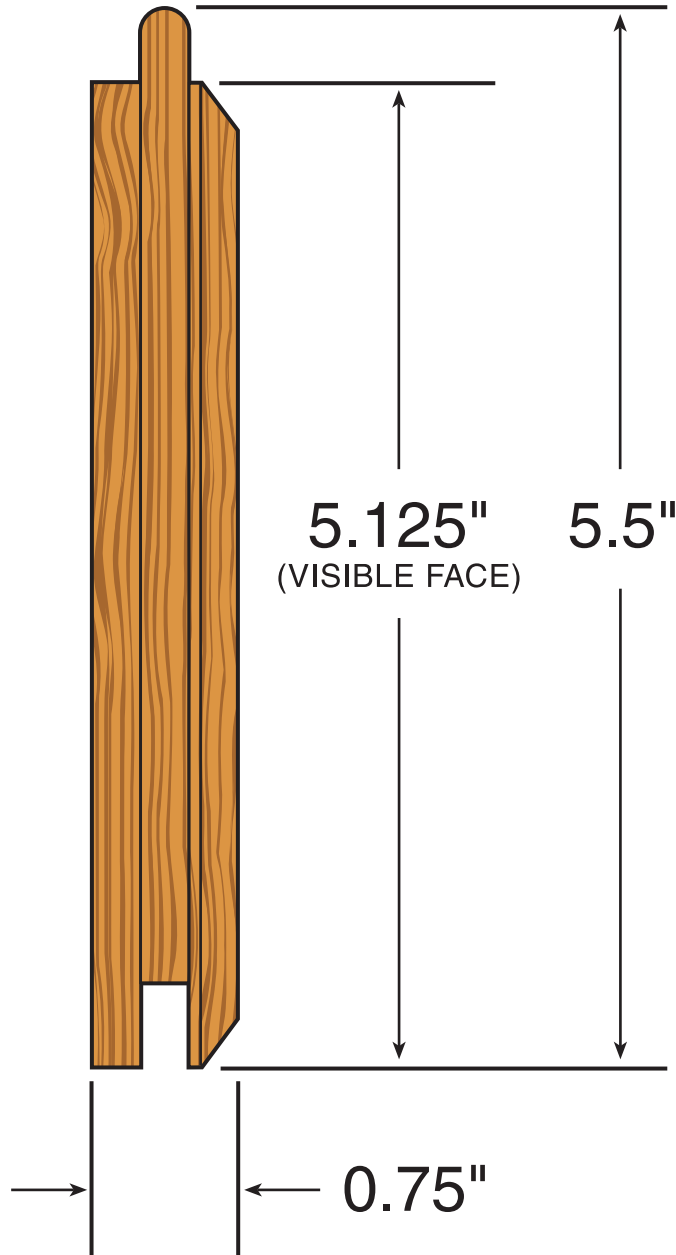

TONGUE & GROOVE PANELING

NOT SYMMETRICAL

Custom sizes available upon request

PART #

WP4

AVAILABLE WIDTHS: 4", 5" or 6"

AVAILABLE LENGTHS: 2' to 8'

SICKLER
INDUSTRIES